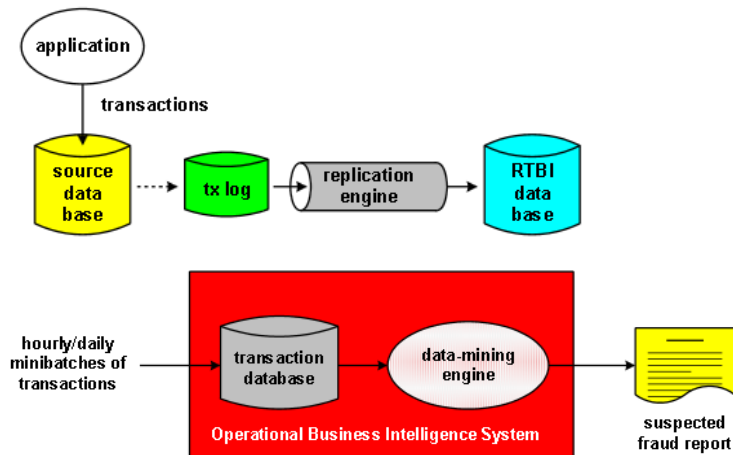

Product Lifecycle

Pamiętaj o użytkownikowym końcu!!!

Standardowa architektura DW

source: <http://data-warehouses.net/architecture/overview.html>

Real Time Analysis

- <http://www.gravic.com/shadowbase/pdf/white-papers/Shadowbase-for-Real-Time-Business-Intelligence.pdf>

Architektura Lambda

- teoria CAP
- Brak architektury dla Big Data
- Designed by Nathan Marz
- data processing architecture
 - generic
 - scalable
 - fault-tolerant

Architektura Lambda

Links

- <https://www.youtube.com/watch?v=dezsRCFu83U>
- <https://www.manning.com/books/big-data>
- <http://radar.oreilly.com/2014/07/questioning-the-lambda-architecture.html>