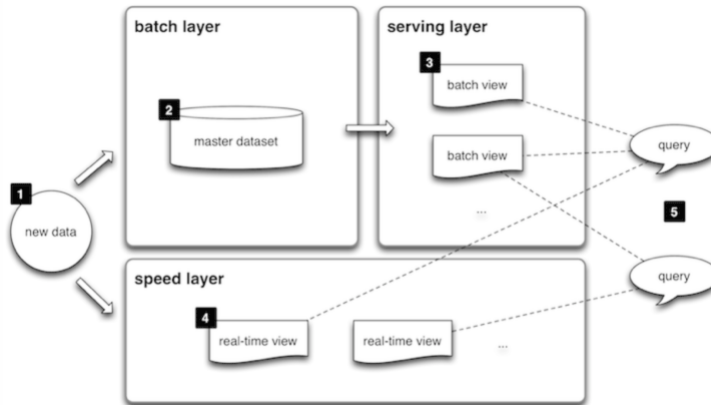

Product Lifecycle

Pamiętaj o użytkownikowym końcu!!!

Standardowa architektura DW

source: <http://data-warehouses.net/architecture/overview.html>

Real Time Analysis

- <http://www.gravic.com/shadowbase/pdf/white-papers/Shadowbase-for-Real-Time-Business-Intelligence.pdf>

Architektura Lambda

- teoria CAP
- Brak architektury dla Big Data
- Designed by Nathan Marz
- data processing architecture
 - generic
 - scalable
 - fault-tolerant

Architektura Lambda

Links

- <https://www.youtube.com/watch?v=dezsRCFu83U>
- <https://www.manning.com/books/big-data>
- <http://radar.oreilly.com/2014/07/questioning-the-lambda-architecture.html>