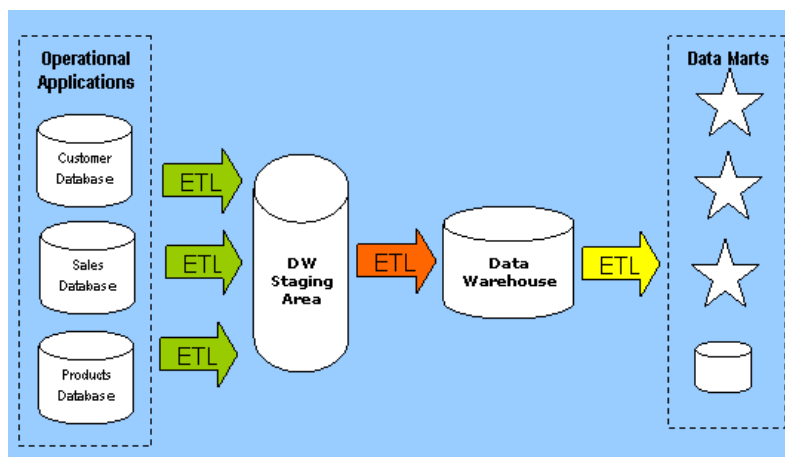

Product Lifecycle

Pamiętaj o użytkownikowym końcu!!!

Standardowa architektura DW

source: <http://data-warehouses.net/architecture/overview.html>

Real Time Analysis

- <http://www.gravic.com/shadowbase/pdf/white-papers/Shadowbase-for-Real-Time-Business-Intelligence.pdf>

Architektura Lambda

- teoria CAP
- Brak architektury dla Big Data
- Designed by Nathan Marz
- data processing architecture
 - generic
 - scalable
 - fault-tolerant

Architektura Lambda

Links

- <https://www.youtube.com/watch?v=dezsRCFu83U>
- <https://www.manning.com/books/big-data>
- <http://radar.oreilly.com/2014/07/questioning-the-lambda-architecture.html>